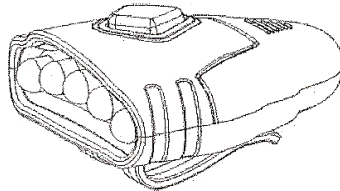

Brightwater
FLY ANGLER

Brightwater Ultimate Cap Light Instructions

FEATURES

- Ultra bright 5 white LED bulbs.
- Easy hat clip for hands free use.
- Lightweight
- Push ON/OFF switch.
- 2 CR2032 batteries included.

BATTERY REPLACEMENT

- Slide the battery lid out.
- Replace with 2 new CR2032 size batteries.
- Be sure batteries are installed in correct position according to mark on light body.
- Close battery cover and slide back into place.

IMPORTANT

- Do not mix old and new batteries.
- Do not look directly into LED light.
- Use only under adult supervision.

Brightwater Fly Angler
www.brightwaterflyangler.com
mark@brightwaterflyangler.com