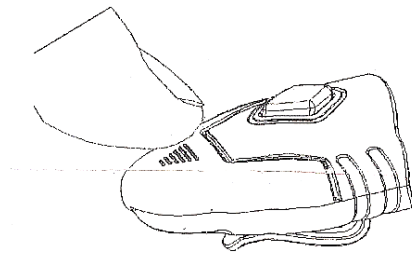

Brightwater
FLY ANGLER

Brightwater Ultimate Cap Light Instructions

FEATURES

- Ultra bright 5 white LED bulbs.
- Easy hat clip for hands free use.
- Lightweight
- Push ON/OFF switch.
- 2 CR2032 batteries included.

BATTERY REPLACEMENT

- Slide the battery lid out.
- Replace with 2 new CR2032 size batteries.
- Be sure batteries are installed in correct position according to mark on light body.
- Close battery cover and slide back into place.

IMPORTANT

- Do not mix old and new batteries.
- Do not look directly into LED light.
- Use only under adult supervision.

Brightwater Fly Angler
www.brightwaterflyangler.com
mark@brightwaterflyangler.com