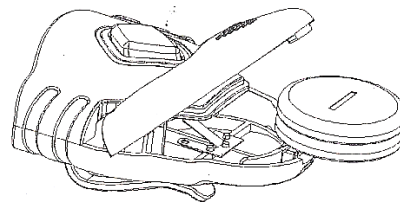

Brightwater
FLY ANGLER

Brightwater Ultimate Cap Light Instructions

FEATURES

- Ultra bright 5 white LED bulbs.
- Easy hat clip for hands free use.
- Lightweight
- Push ON/OFF switch.
- 2 CR2032 batteries included.

BATTERY REPLACEMENT

- Slide the battery lid out.
- Replace with 2 new CR2032 size batteries.
- Be sure batteries are installed in correct position according to mark on light body.
- Close battery cover and slide back into place.

IMPORTANT

- Do not mix old and new batteries.
- Do not look directly into LED light.
- Use only under adult supervision.

Brightwater Fly Angler
www.brightwaterflyangler.com
mark@brightwaterflyangler.com